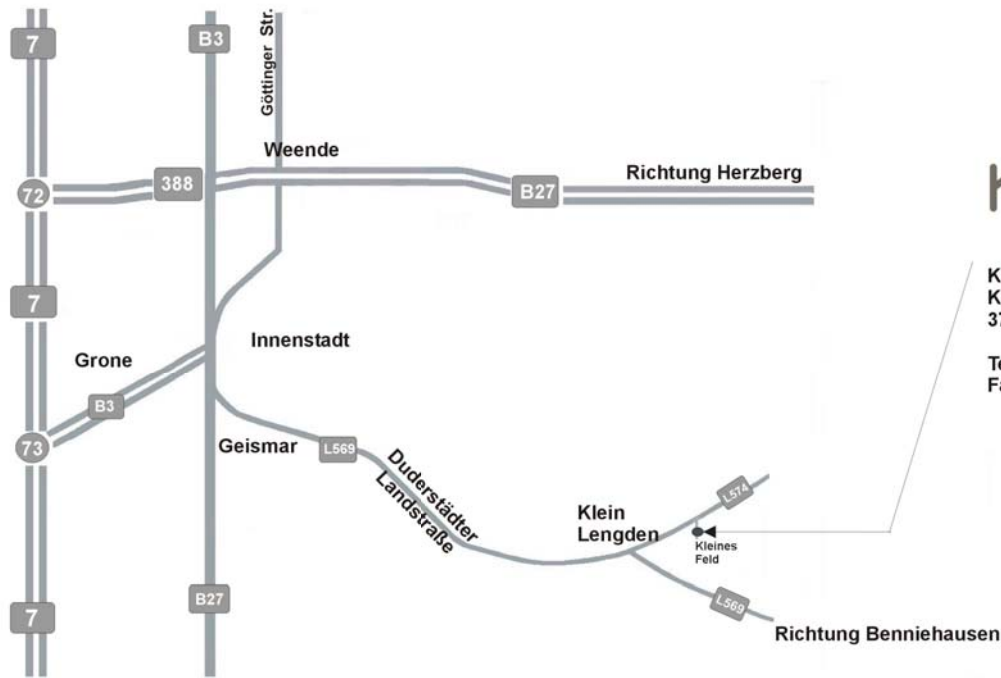

Göttingen

Member of
**Measurement
Valley**

Hannover

Kassel

kappa 

Kappa opto-electronics GmbH
Kleines Feld 6
37130 Gleichen

Tel: 05508 - 974-110
Fax: 05508 - 974-100